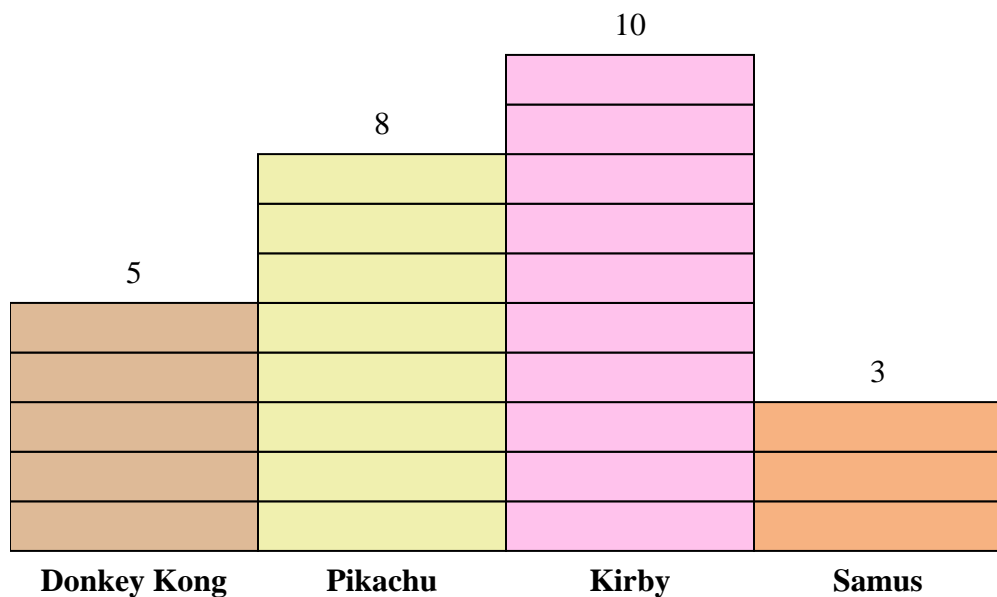

A game website asked its viewers which game character was their favorite and recorded the answers in the bar graph below. Use their graph to answer the questions.

Each  = 2 votes

Answers

1. _____
2. _____
3. _____
4. _____
5. _____
6. _____
7. _____
8. _____
9. _____
10. _____

- 1) How many more people liked Kirby than liked Samus?
- 2) Which character did the largest number of people say was their favorite?
- 3) Which character did the fewest number of people say was their favorite?
- 4) How many people total answered the poll?
- 5) Did fewer people like Samus or Pikachu?
- 6) Did more people like Donkey Kong or Samus?
- 7) Which character did exactly 10 people say was their favorite?
- 8) How many people liked Samus the best?
- 9) What is the combined number of people who liked Donkey Kong and Kirby?
- 10) What is the difference in the number of people who liked Pikachu and the number who liked Donkey Kong?

A game website asked its viewers which game character was their favorite and recorded the answers in the bar graph below. Use their graph to answer the questions.

Each = 2 votes

Answers

1. 14
2. Kirby
3. Samus
4. 52
5. Samus
6. Donkey Kong
7. Donkey Kong
8. 6
9. 30
10. 6