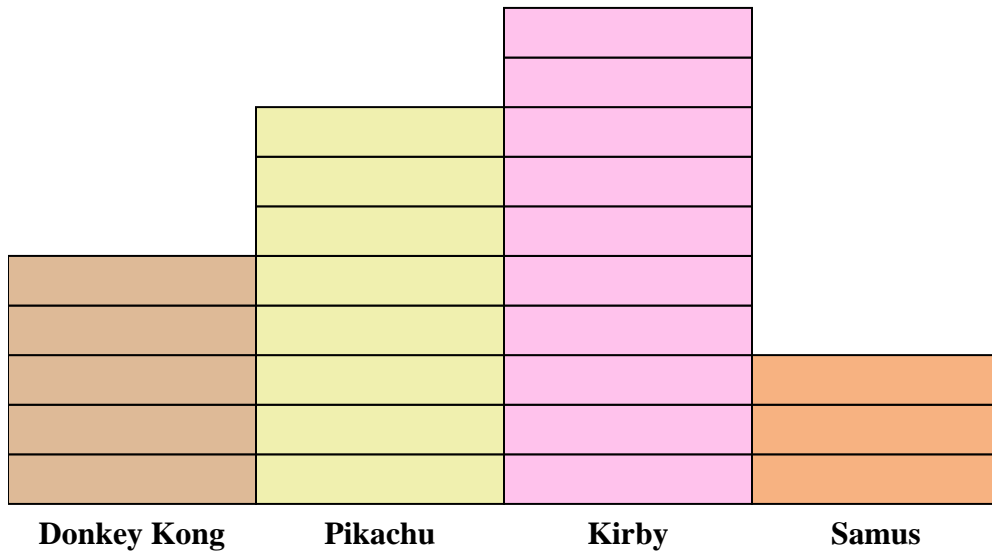

A game website asked its viewers which game character was their favorite and recorded the answers in the bar graph below. Use their graph to answer the questions.

Each  = 2 votes

Answers

1. _____
2. _____
3. _____
4. _____
5. _____
6. _____
7. _____
8. _____
9. _____
10. _____

- 1) How many more people liked Kirby than liked Samus?
- 2) Which character did the largest number of people say was their favorite?
- 3) Which character did the fewest number of people say was their favorite?
- 4) How many people total answered the poll?
- 5) Did fewer people like Samus or Pikachu?
- 6) Did more people like Donkey Kong or Samus?
- 7) Which character did exactly 10 people say was their favorite?
- 8) How many people liked Samus the best?
- 9) What is the combined number of people who liked Donkey Kong and Kirby?
- 10) What is the difference in the number of people who liked Pikachu and the number who liked Donkey Kong?

A game website asked its viewers which game character was their favorite and recorded the answers in the bar graph below. Use their graph to answer the questions.

Each = 2 votes

Answers

1. 14
2. Kirby
3. Samus
4. 52
5. Samus
6. Donkey Kong
7. Donkey Kong
8. 6
9. 30
10. 6